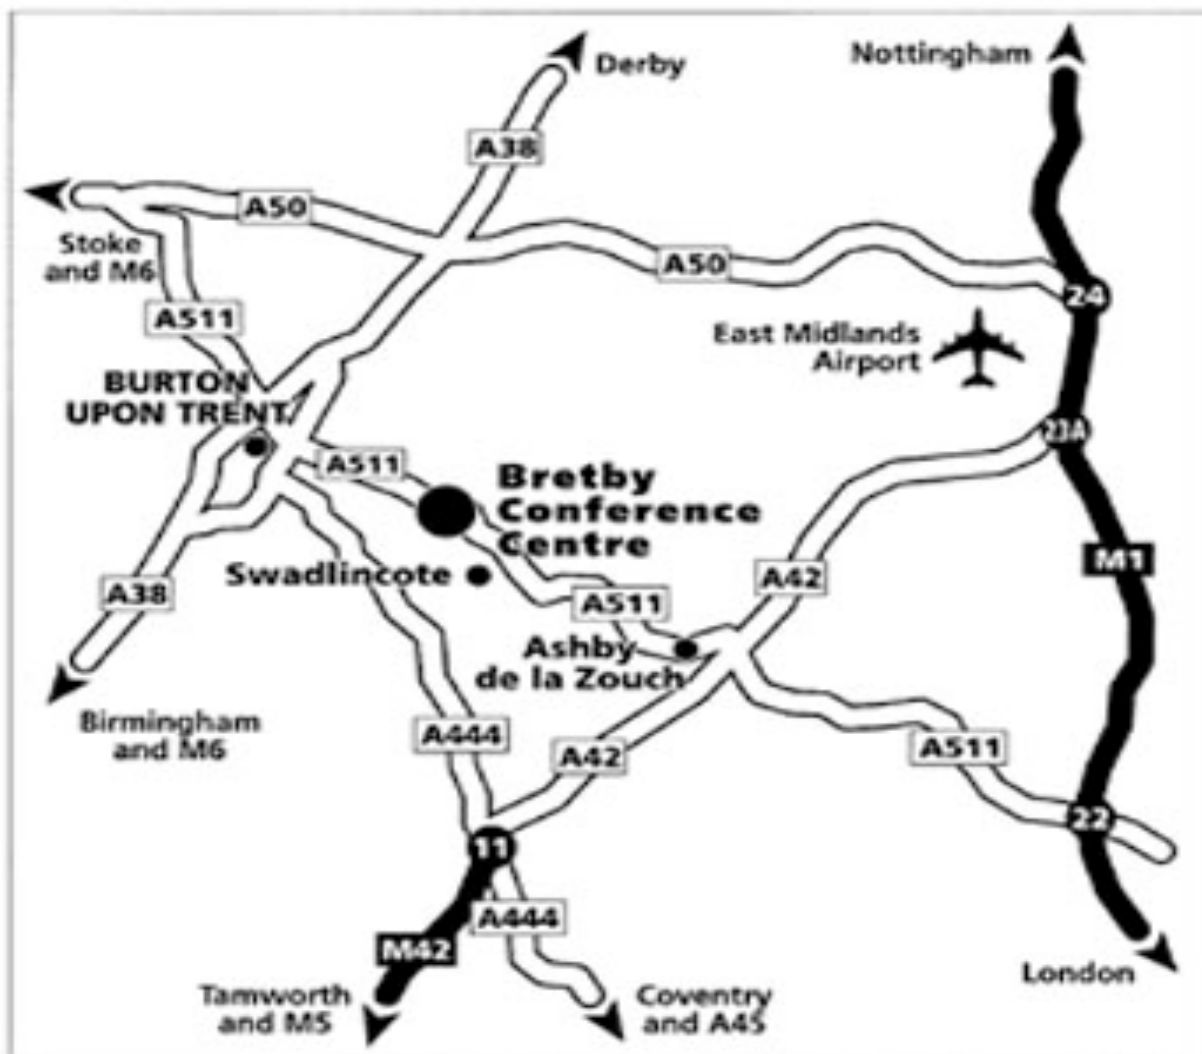

DEMU Showcase

Bretby Conference Centre
Ashby Rd , Bretby
DE15 0YZ
(Near Burton –upon-Trent)

Local bus services from Burton New Street (pass the entrance to BCC)

ARRIVA...X2 , hourly service (Sat Only)

Midland Classic....D9, hourly service (Sat Only)

Railway Station...Burton-upon-Trent (approx 4miles)

Bus from railway station every 10 mins 3, 9A, 3E Sat Only....3S every 30 mins Sun Only

The bus stop for BCC is between Winhill Bretby Lane and Newhall Old Post

By Road

M6 J15 then A500/A50 Derby, then A511 Burton/Ashby, BCC on right

M1 J22 then A511 to Burton, BCC on left past Ashby